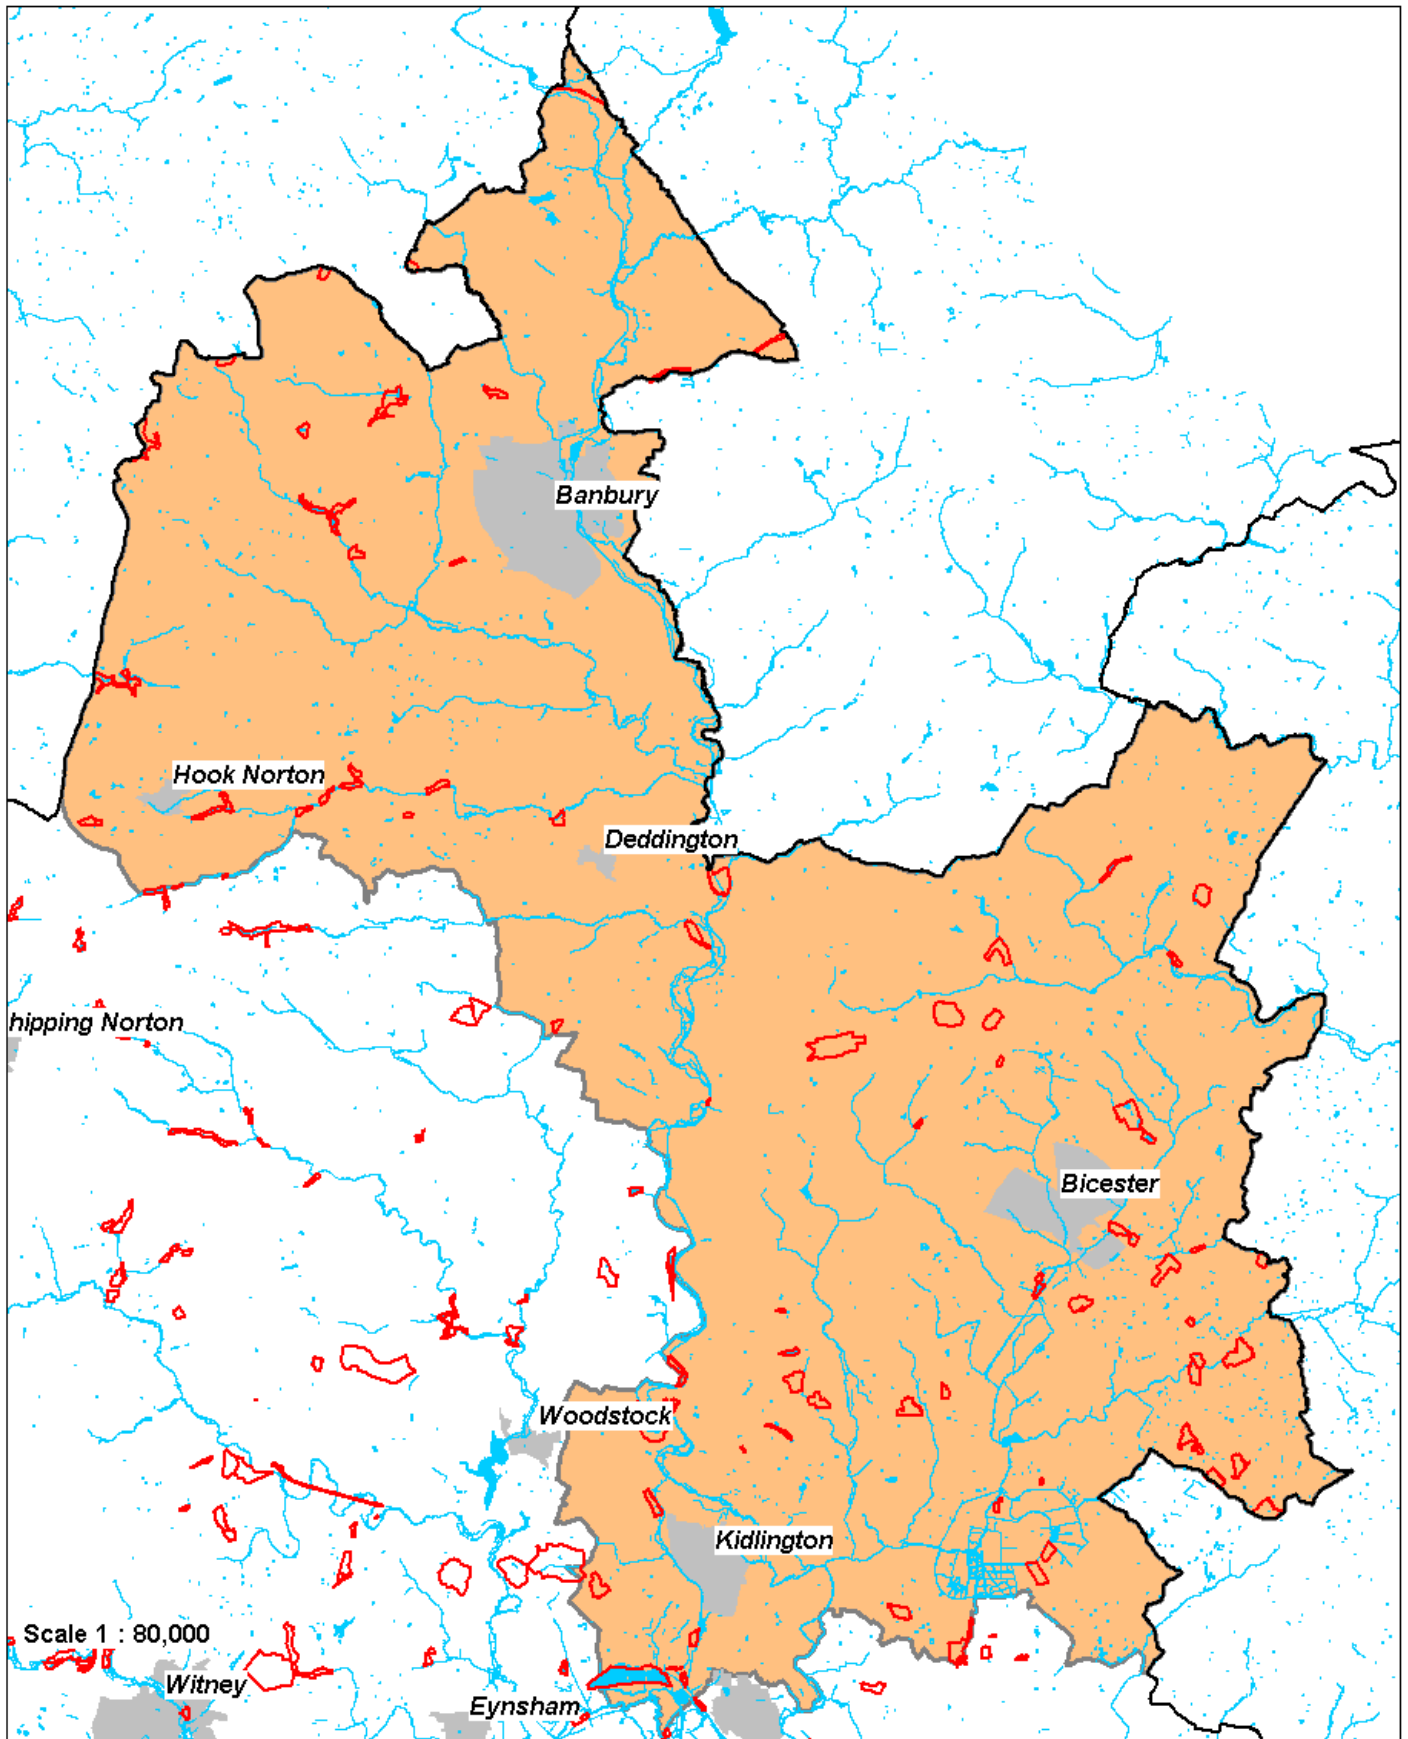

Local Wildlife Sites in Cherwell District, May 2011

Map produced by Thames Valley Environmental Records Centre in 2011
© Crown Copyright. All rights reserved Oxfordshire County Council Licence No 100023343 (2010)
FOR REFERENCE PURPOSES ONLY, NO FURTHER COPIES MAY BE MADE