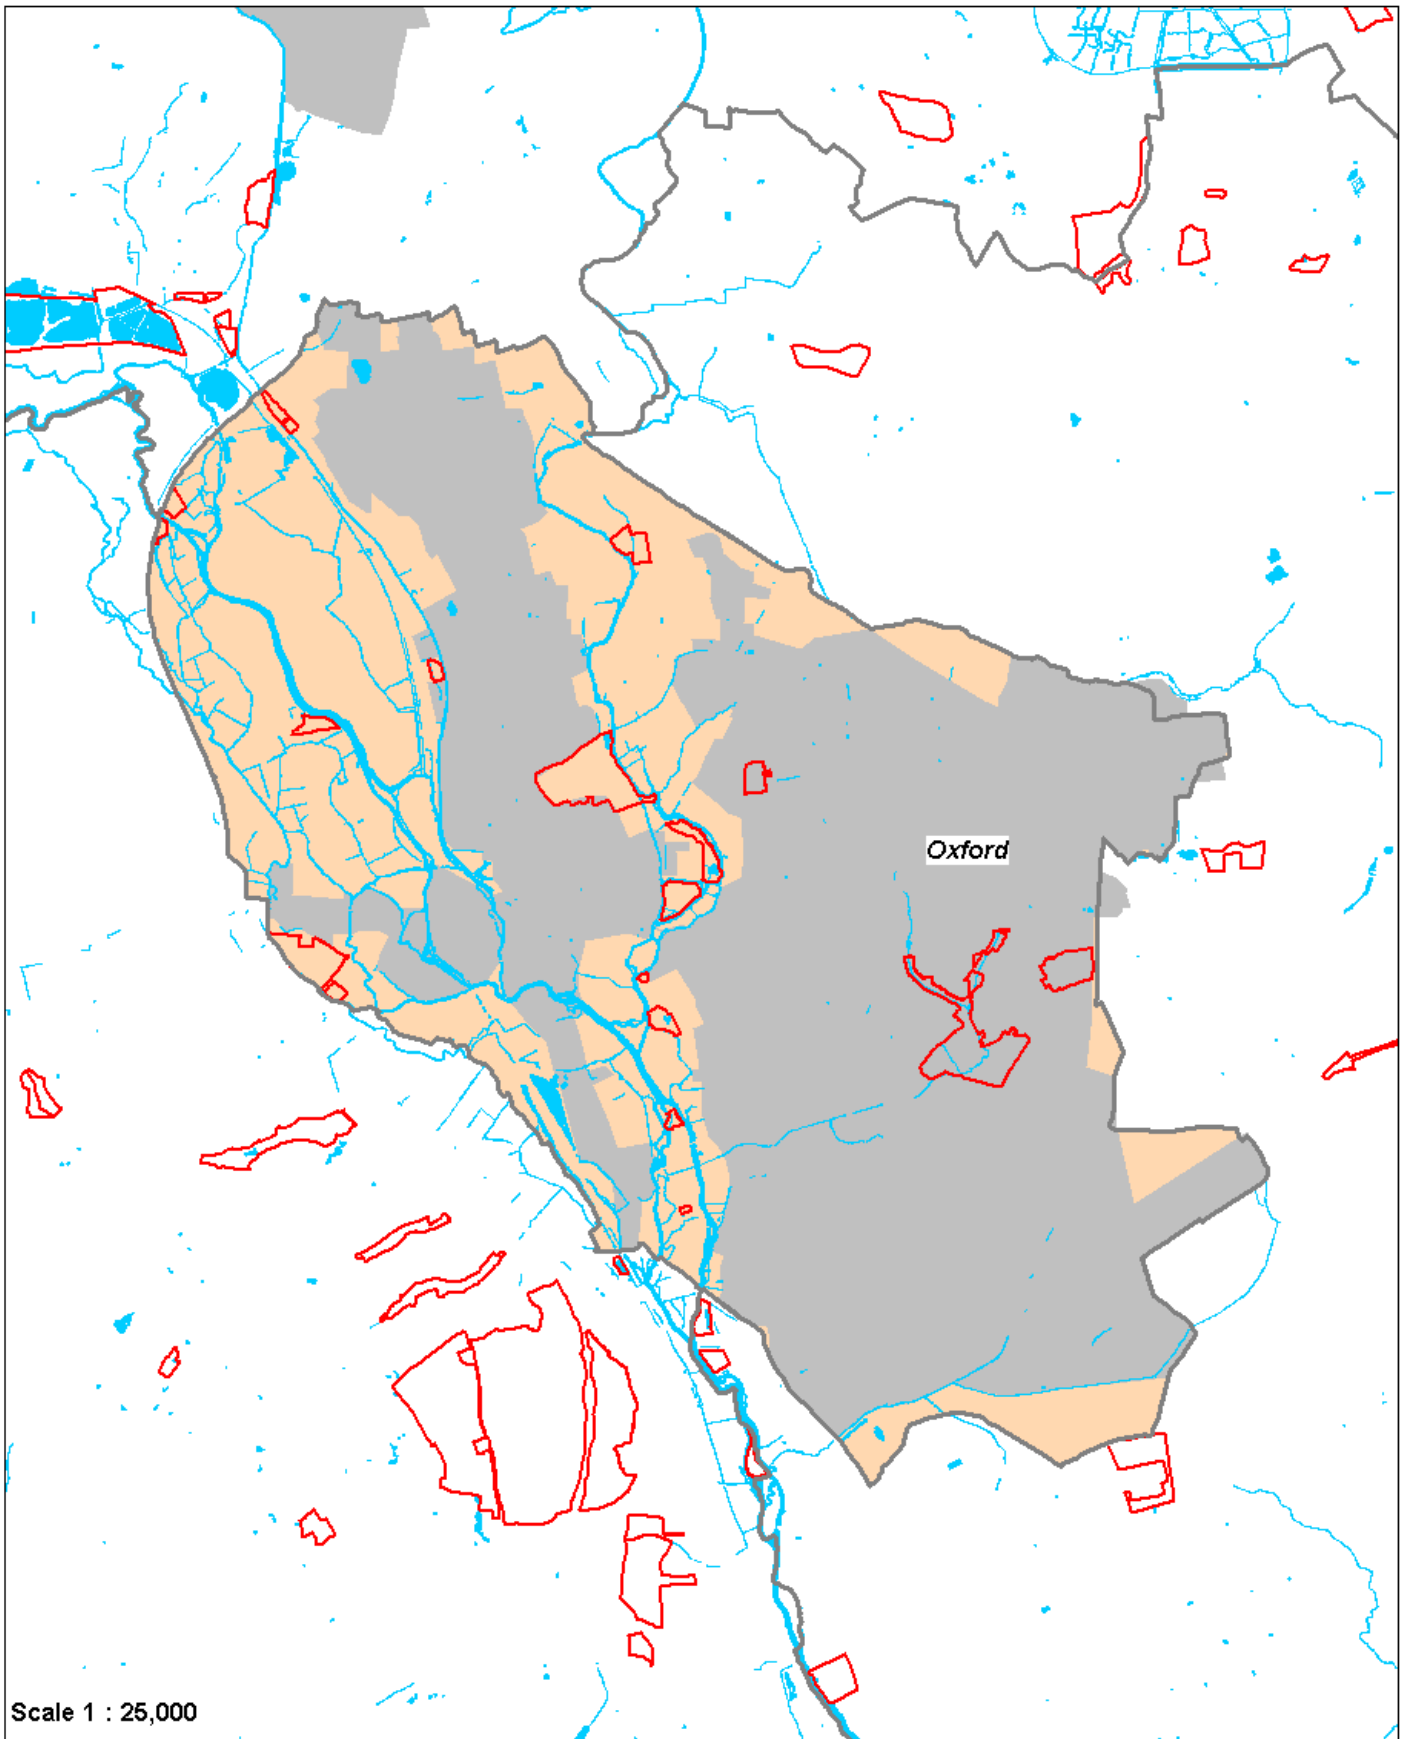

Local Wildlife Sites in Oxford City, May 2011

Map produced by Thames Valley Environmental Records Centre in 2011
© Crown Copyright. All rights reserved Oxfordshire County Council Licence No 100023343 (2010)
FOR REFERENCE PURPOSES ONLY, NO FURTHER COPIES MAY BE MADE