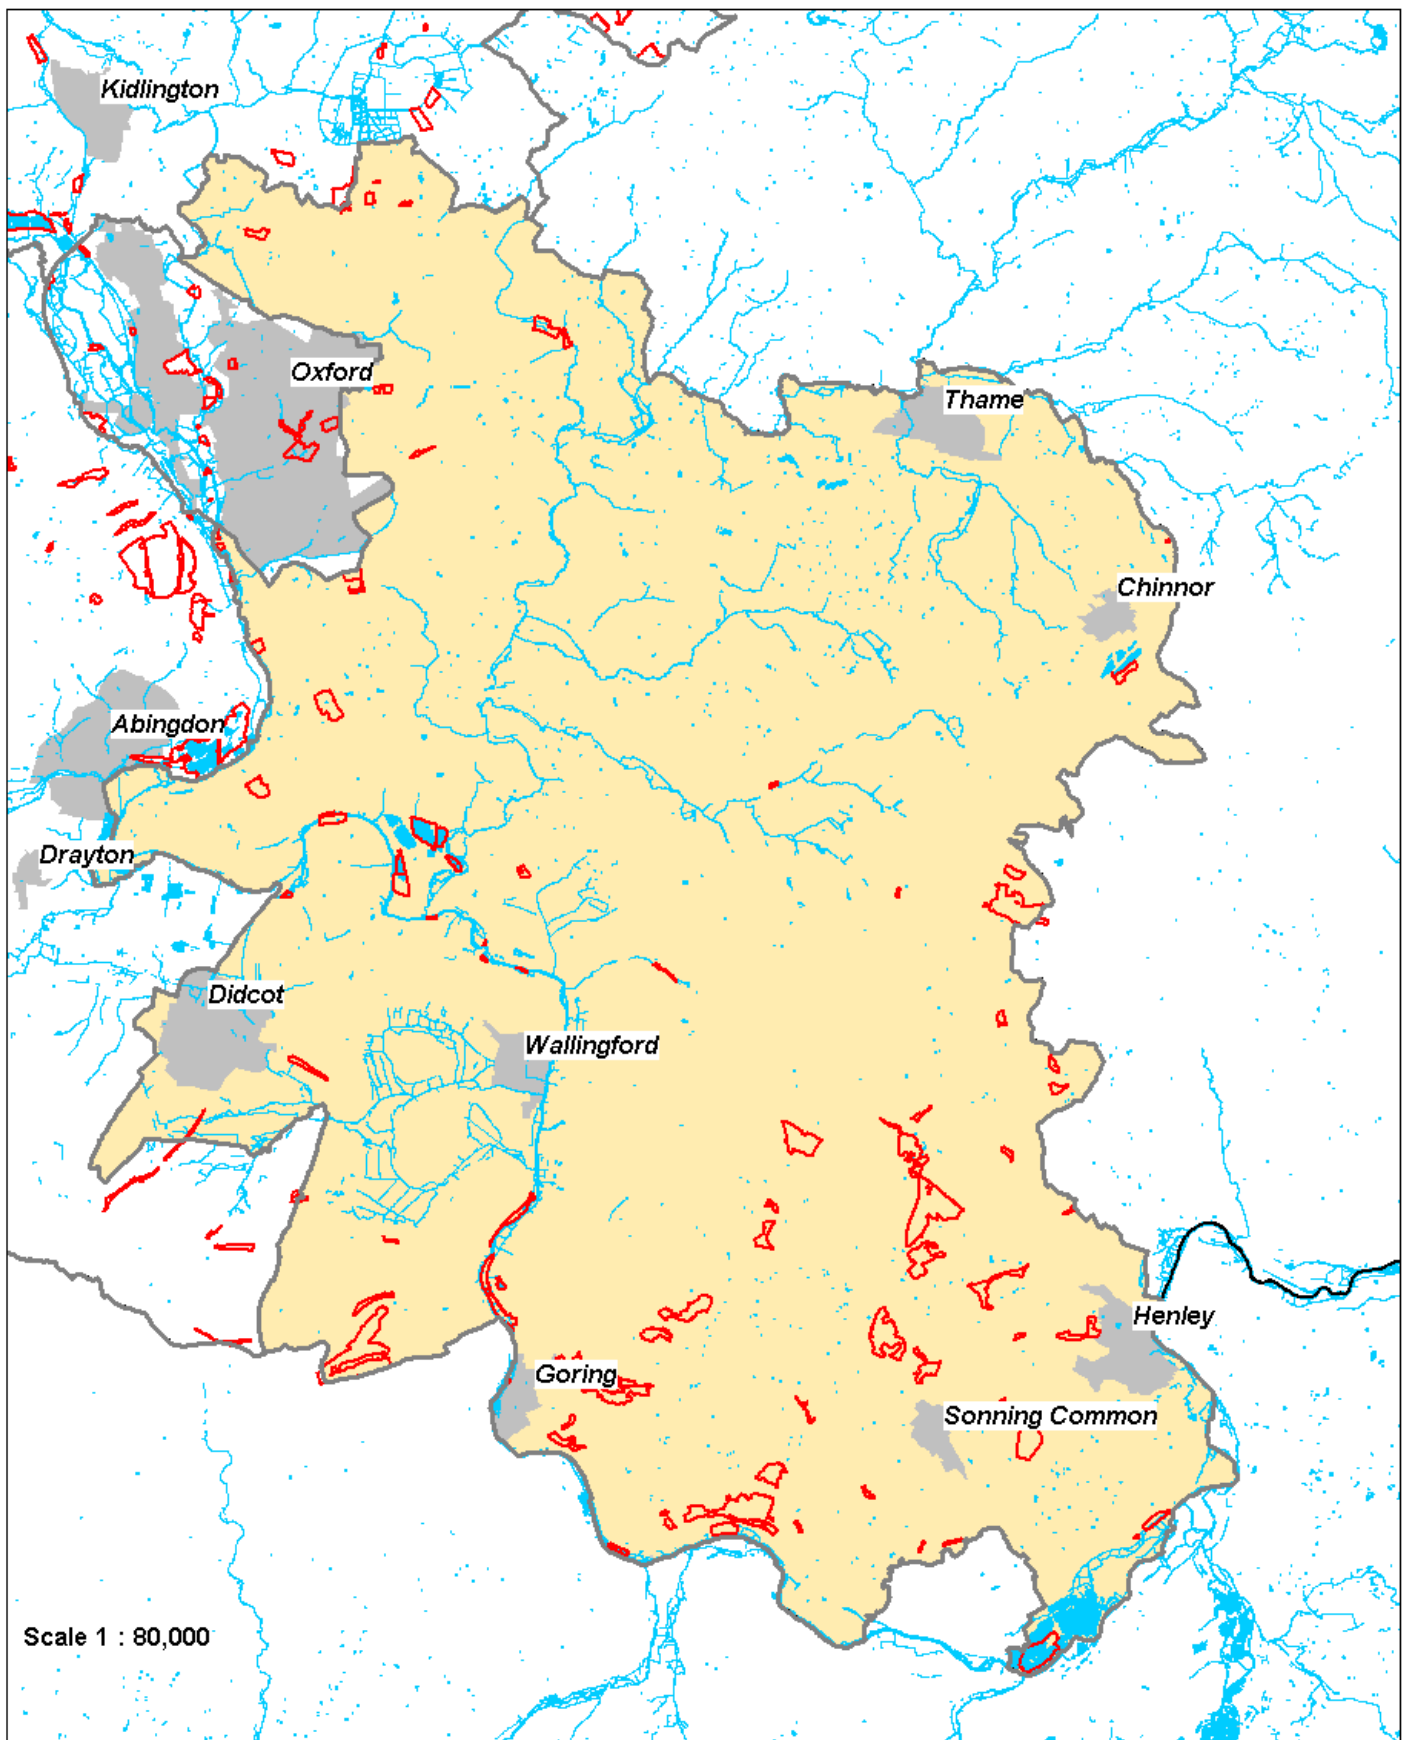

Local Wildlife Sites in South Oxfordshire, May 2011

Map produced by Thames Valley Environmental Records Centre in 2011
© Crown Copyright. All rights reserved Oxfordshire County Council Licence No 100023343 (2010)
FOR REFERENCE PURPOSES ONLY, NO FURTHER COPIES MAY BE MADE