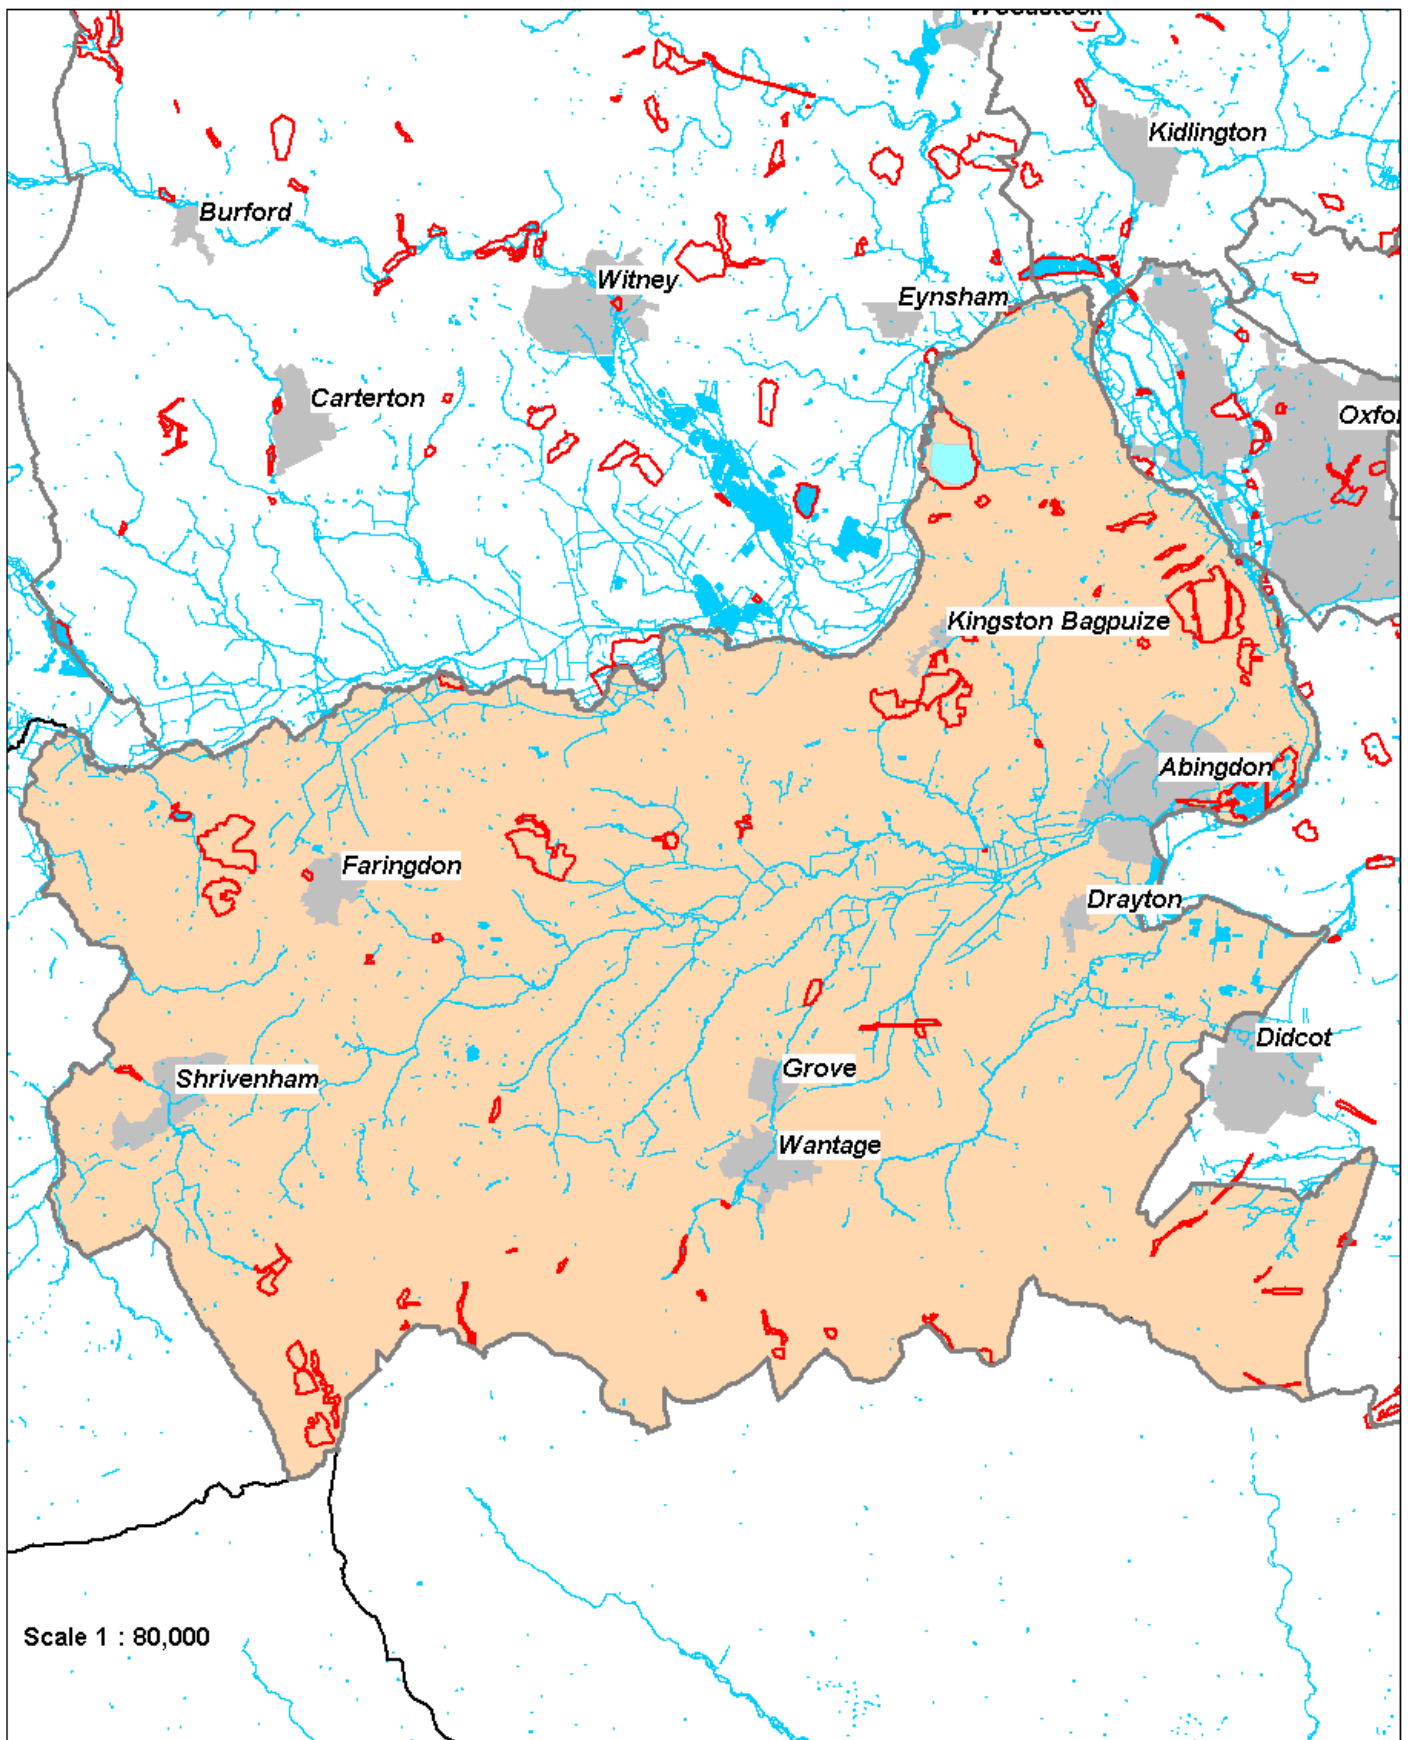

# Local Wildlife Sites in Vale of White Horse, May 2011

Map produced by Thames Valley Environmental Records Centre in 2011  
© Crown Copyright. All rights reserved Oxfordshire County Council Licence No 100023343 (2010)  
FOR REFERENCE PURPOSES ONLY, NO FURTHER COPIES MAY BE MADE