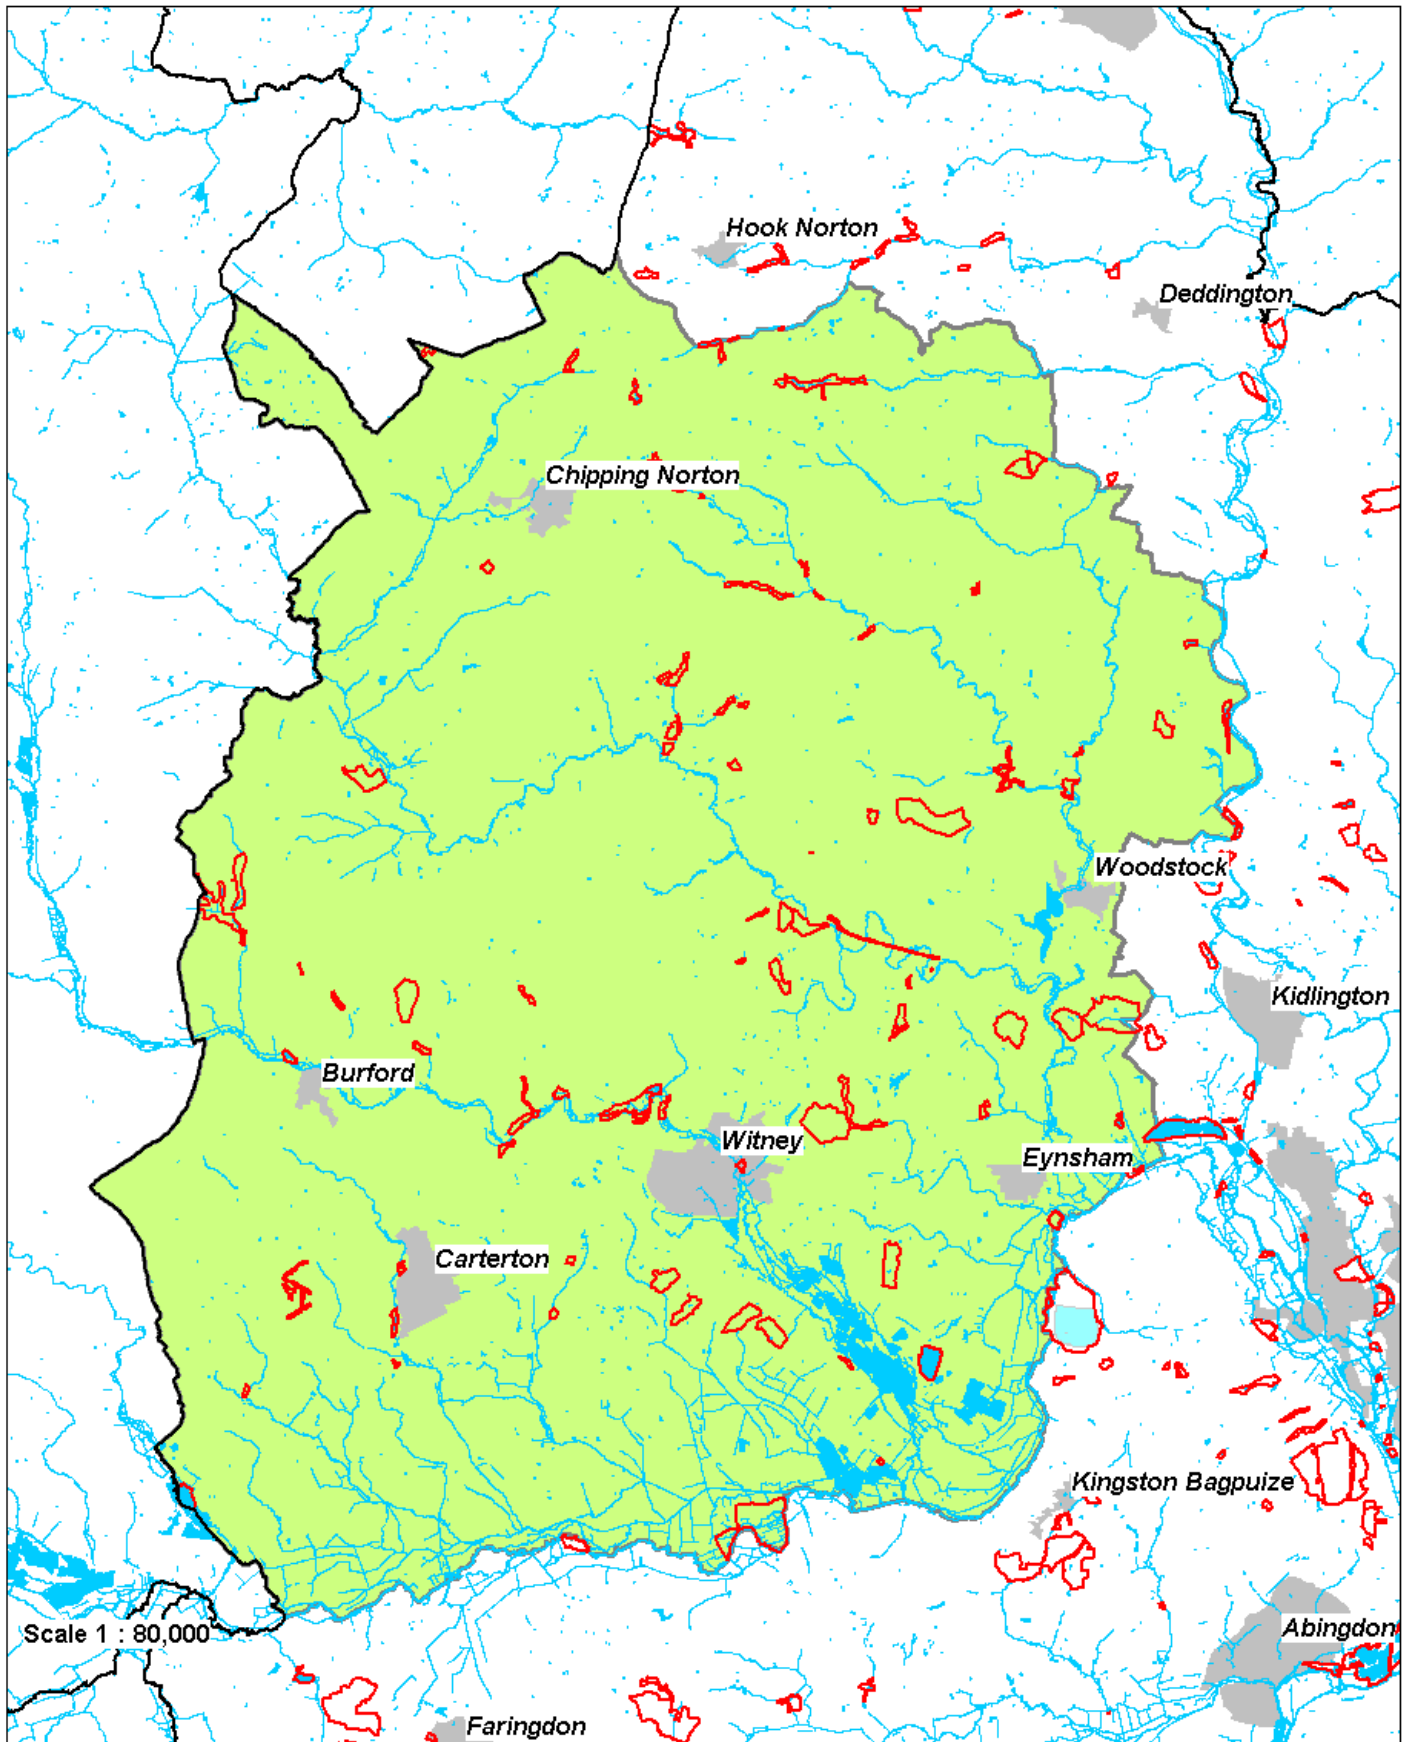

Local Wildlife Sites in West Oxfordshire, May 2011

Map produced by Thames Valley Environmental Records Centre in 2011
© Crown Copyright. All rights reserved Oxfordshire County Council Licence No 100023343 (2010)
FOR REFERENCE PURPOSES ONLY, NO FURTHER COPIES MAY BE MADE